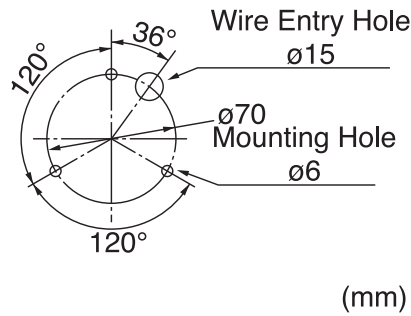

* RKT type: 90dB (at 1m)

Mounting Dimension

(mm)

Wiring Diagram

Supply Voltage	RKPV
AC 100V AC 200V	Open Circuit: 12V Closed Circuit: 5mA
AC/DC 24V	Open Circuit: 24V Closed Circuit: 5mA

Channel priority

CH4(Lightgreen)>CH3(Pink)>CH2(Yellow)>CH1(Skyblue)
Note: The greater number has priority when any of the channels are activated simultaneously.