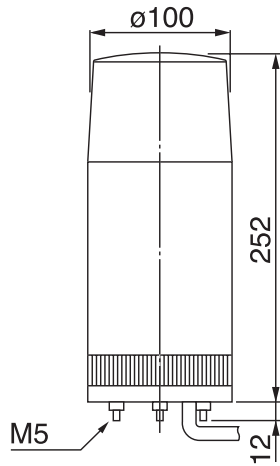

* RKT type: 90dB (at 1m)

Mounting Dimension

(mm)

Wiring Diagram

Supply Voltage	RKPV
AC 100V AC 200V	Open Circuit: 12V Closed Circuit: 5mA
AC/DC 24V	Open Circuit: 24V Closed Circuit: 5mA

Channel priority

CH4(Lightgreen)>CH3(Pink)>CH2(Yellow)>CH1(Skyblue)
Note: The greater number has priority when any of the channels are activated simultaneously.