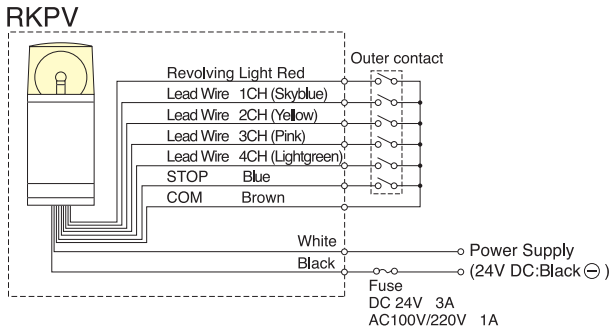

* RKT type: 90dB (at 1m)

Mounting Dimension

(mm)

Wiring Diagram

Supply Voltage	RKPV
AC 100V AC 200V	Open Circuit: 12V Closed Circuit: 5mA
AC/DC 24V	Open Circuit: 24V Closed Circuit: 5mA

Channel priority

CH4(Lightgreen)>CH3(Pink)>CH2(Yellow)>CH1(Skyblue)
Note: The greater number has priority when any of the channels are activated simultaneously.

Supply Voltage	RKT
AC 100V AC 200V	Open Circuit: 12V Closed Circuit: 5mA
AC/DC 24V	Open Circuit: 24V Closed Circuit: 5mA

Channel priority

CH8(Blue)>CH7(Green)>CH6(Orange)>CH5(Purple)
>CH4(Lightgreen)>CH3(Pink)>CH2(Yellow)>CH1(Skyblue)
Note: The greater number has priority when any of the channels are activated simultaneously.