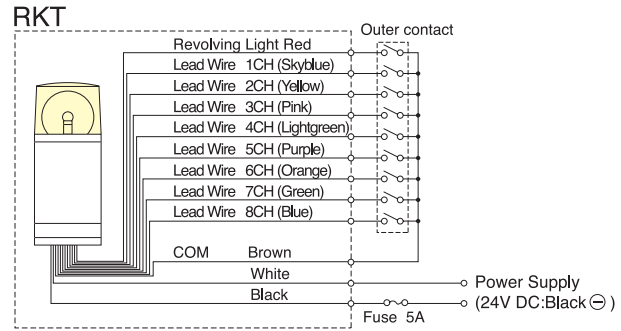

* RKT type: 90dB (at 1m)

Mounting Dimension

(mm)

Wiring Diagram

Supply Voltage	RKPV
AC 100V AC 200V	Open Circuit: 12V Closed Circuit: 5mA
AC/DC 24V	Open Circuit: 24V Closed Circuit: 5mA

Channel priority

CH4(Lightgreen)>CH3(Pink)>CH2(Yellow)>CH1(Skyblue)
Note: The greater number has priority when any of the channels are activated simultaneously.

Supply Voltage	RKT
AC 100V AC 200V	Open Circuit: 12V Closed Circuit: 5mA
AC/DC 24V	Open Circuit: 24V Closed Circuit: 5mA

Channel priority

CH8(Blue)>CH7(Green)>CH6(Orange)>CH5(Purple)
>CH4(Lightgreen)>CH3(Pink)>CH2(Yellow)>CH1(Skyblue)
Note: The greater number has priority when any of the channels are activated simultaneously.