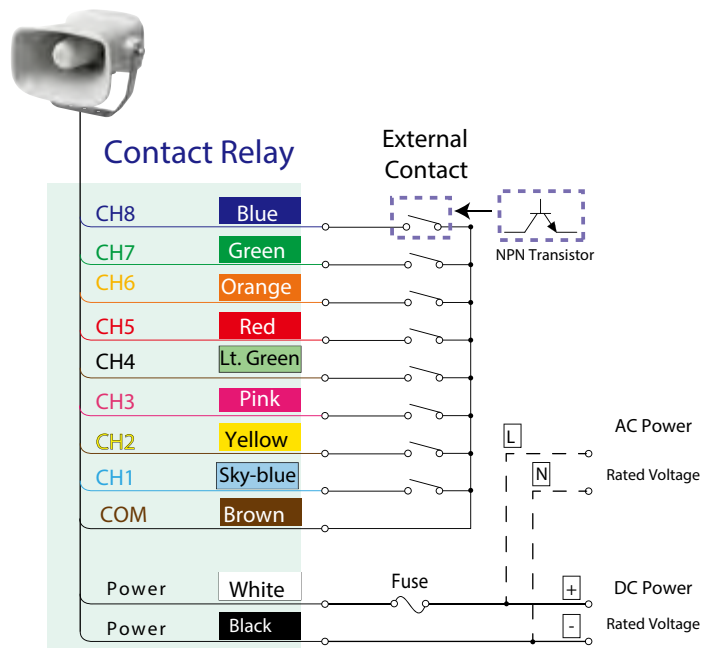

Wiring

Non-voltage (NPN) Wiring