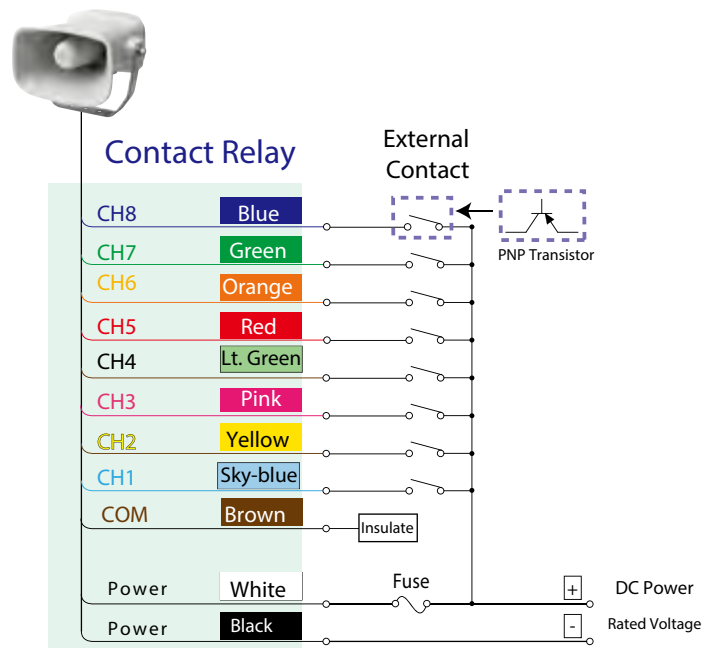

Wiring

Non-voltage (NPN) Wiring

PNP Wiring

Terminal (NPN)

Terminal (PNP)

Transistor Capacity (NPN & PNP)	
Current Capacity	$I_c \geq 15\text{mA}$
Current Leakage	$I_L \leq 0.1\text{mA}$
Withstand Voltage	$V_c \geq 35\text{V}$
ON Voltage (V_{sat})	Less than 1V

Recommended Fuse	
Rated Voltage	250V
Rated Current	1A
Fuse Type	Standard

Maximum Inrush Current	
EH-M1	12.5A
EH-M2	23.0A
EH-M3	45.0A

Dimensions (Unit: mm)

Front View

Side View

Underside View