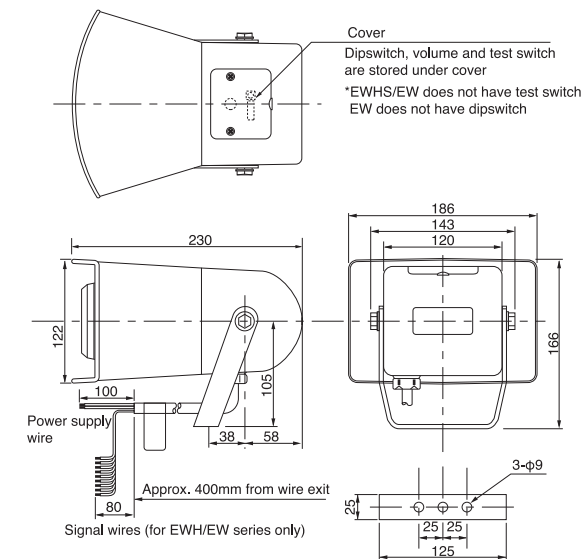

* By special order

Dimensions

How to Order

EWH-24A-J

Model	Body Color
EWH: 8 channels/bit input 32 channels/binary input EWHS: 1 channel	J: Ivory Y: Yellow R: Red
Rated Voltage	Sound type
24: 12/24V AC/DC 48: 48V DC 100: 100V AC 200: 200V AC	A: Type A C: Type C D: Type D E: Type E