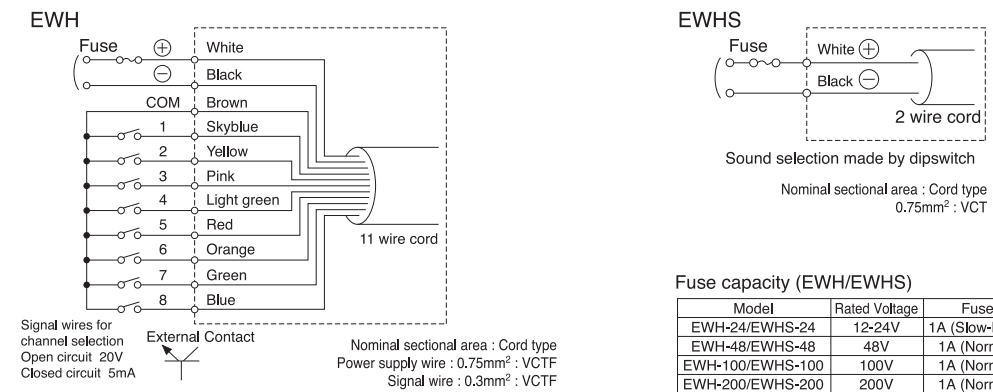

* By special order

Dimensions

How to Order

EWH-24A-J

Model	Body Color
EWH: 8 channels/bit input 32 channels/binary input EWHS: 1 channel	J: Ivory Y: Yellow R: Red
Rated Voltage	Sound type
24: 12/24V AC/DC 48: 48V DC 100: 100V AC 200: 200V AC	A: Type A C: Type C D: Type D E: Type E

Test switch (for EWH series only)
Test switch is stored under cover. Switch can be used to check the operation or adjust sound volume.

Wiring Diagram

Channel priority (for EWH series)
8 (Blue) > 7 (Green) > 6 (Orange) > 5 (Red) > 4 (Lightgreen) > 3 (Pink) > 2 (Yellow) > 1 (Skyblue)
The greater number has priority when any of the channels are activated simultaneously.
Polarity symbol of power source is for EWH and EWHS series, in 12/24V DC and 48V DC types.